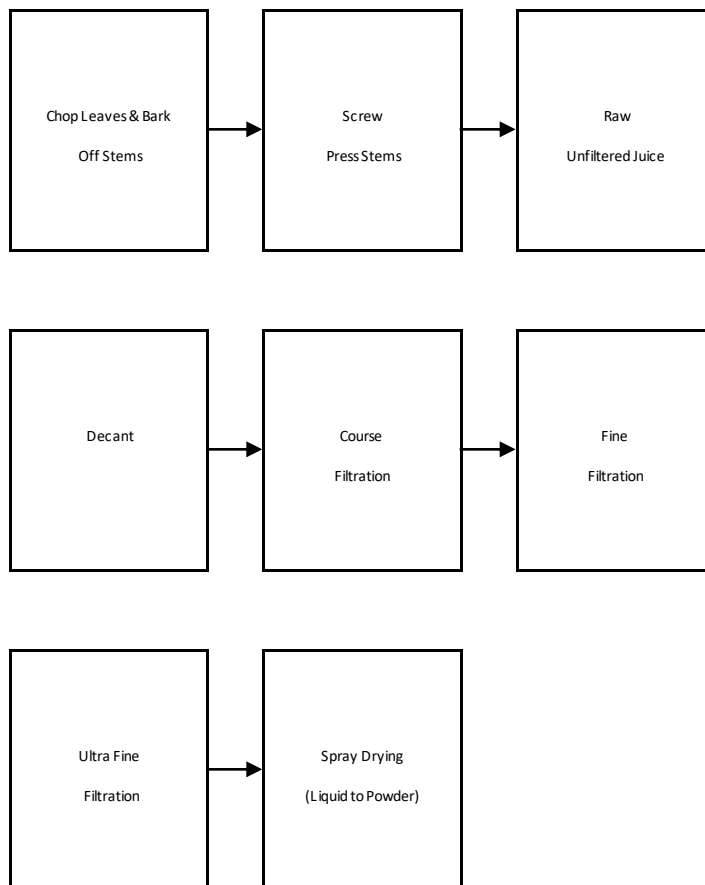

MANUFACTURING FLOW CHART

Bromelain (Ananas comosus)

Product Code: 112004/12.15.20